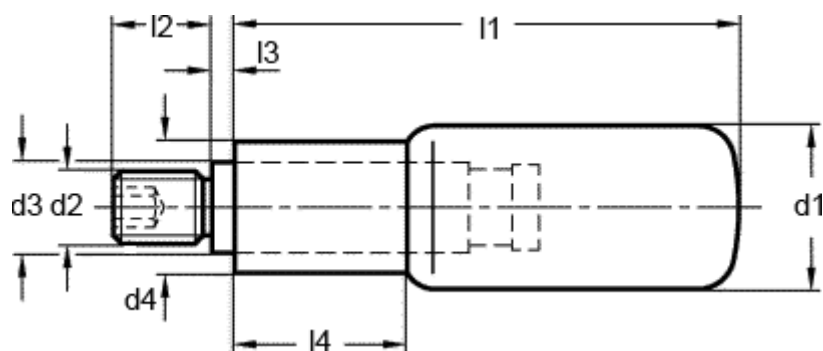

Data Sheet

Article number: 200934271

Description: E+G Revolving handle
GN 798.1-KT-25-M10

Measures

$d1 = 25$
 $d2 = M10$
 $d3 = 16$
 $d4 = 20.0$
 $l1 = 84.0$
 $l2 = 16$
 $l3 = 2.5$
 $l4 = 30$